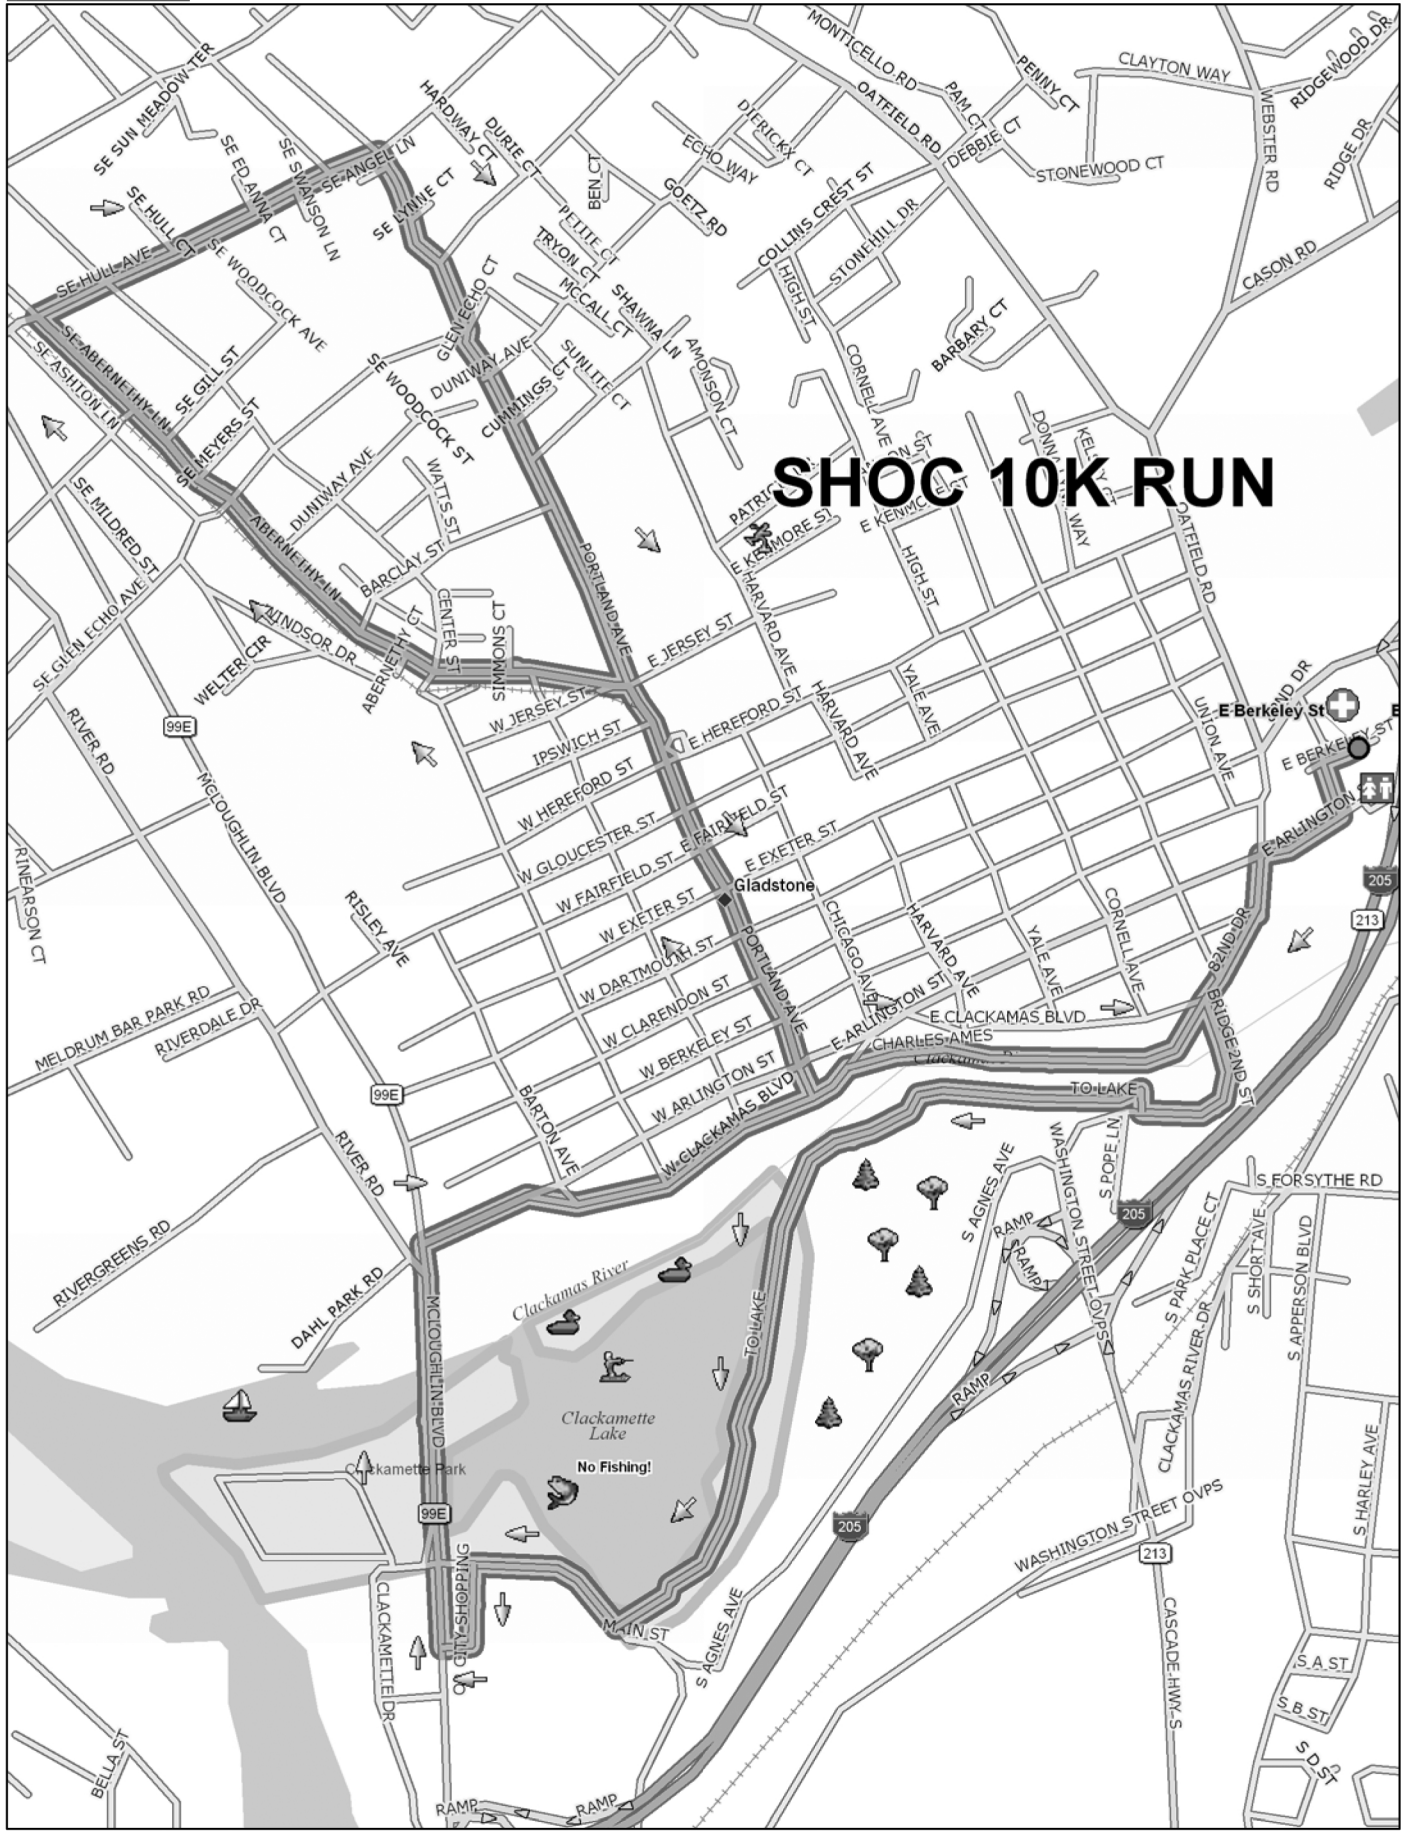

5k Run/Walk

Data use subject to license.

© 2006 DeLorme. Street Atlas USA® 2007.

www.delorme.com

Scale 1 : 9,600

1" = 800.0 ft

Data Zoom 14-4

SHOC 10K RUN

Data use subject to license.

© 2006 DeLorme. Street Atlas USA® 2007.

www.delorme.com